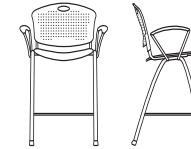

Anytime Stool 93 S2 armless 93 A37 S2 with arms

	ARMLESS	WITH ARMS
OVERALL WIDTH	22	27
OVERALL DEPTH	22	22
OVERALL HEIGHT	44	44
SEAT WIDTH	19	19
SEAT DEPTH	18	18
SEAT HEIGHT S2	30 ½	30 ½
BACK WIDTH	21 ½	21 ½
BACK HEIGHT	14 ½	14 ½
WEIGHT	21.5 lbs	25.5 lbs