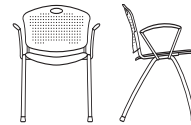

Ganging options

Ganging (Arm to Arm)

Plastic gangers allow chairs to be easily ganged, maintaining consistent alignment.

Ganging (Armless to Armless)

Armless chairs may be ganged with equal ease, also allowing for alignment and efficient space planning.

Stacking options

Stacking cart

Armless and arm models stack 8 high with Anytime's optional stacking cart, providing quick, easy, and efficient transport and storage.

Statement of line

Anytime 93 A48 armless 93 A49 with arms

Anytime Task 93TT swivel tilt armless 93TT A42 swivel tilt with arms

	ARMLESS	WITH ARMS
OVERALL WIDTH	26	26 ½
OVERALL DEPTH	26	26
OVERALL HEIGHT	35 ½	36 ½
SEAT WIDTH	19	19
SEAT DEPTH	18	18
SEAT HEIGHT	16-21	16-21
BACK WIDTH	21 ½	21 ½
BACK HEIGHT	14 ½	14 ½
WEIGHT	29.5 lbs	33.4 lbs