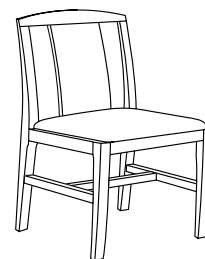

Wood Backs

9400
Hourglass

9410
Fan

9420
Ladder

9430
Puzzle

Upholstered Backs

9500
Fully
Upholstered

9510
Partial
Upholstered

All High Point Seating available in several finishes and 50+ upholstery options at industry-leading Quick Ship lead times. Dimensions listed are width/depth/height overall. Reference current price list for complete descriptions. Specifications subject to change without notice.