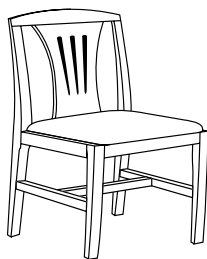

Versatility of Armless! **Contempo** side chairs provide non-confining comfort and accommodate any size user with a compact frame. Flexible seat suspension with generous seat foam ensure comfort. Hardwood frames with reinforcing stretchers provide structural integrity and lasting durability backed with a Limited Lifetime Warranty. Choose from six back designs – four wood, two upholstered. Complement your environment with an extensive range of wood finishes and upholstery selections.

Wood Backs

9410
Fan

Upholstered Backs

All High Point Seating available in several finishes and 50+ upholstery options at industry-leading Quick Ship lead times. Dimensions listed are width/depth/height overall. Reference current price list for complete descriptions. Specifications subject to change without notice.

HIGH POINT FURNITURE
INDUSTRIES

P.O. Box 2063, High Point, NC 27261
800-447-3462 • Fax: 800-231-6784
www.hpfi.com