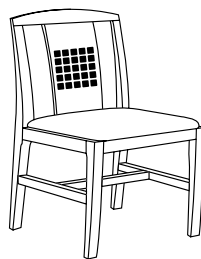

Wood Backs

9400
Hourglass

9410
Fan

9420
Ladder

9430
Puzzle

Upholstered Backs

9500
Fully
Upholstered

9510
Partial
Upholstered

All High Point Seating available in several finishes and 50+ upholstery options at industry-leading Quick Ship lead times. Dimensions listed are width/depth/height overall. Reference current price list for complete descriptions. Specifications subject to change without notice.