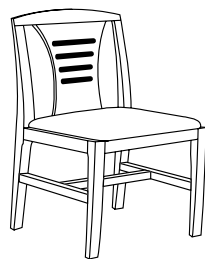

9420
Ladder