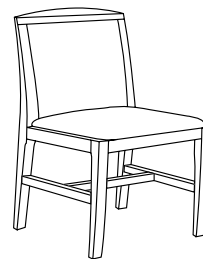

Wood Backs

9400
Hourglass

9410
Fan

9420
Ladder

9430
Puzzle

Upholstered Backs

9500
Fully
Upholstered

9510
Partial
Upholstered

All High Point Seating available in several finishes and 50+ upholstery options at industry-leading Quick Ship lead times. Dimensions listed are width/depth/height overall. Reference current price list for complete descriptions. Specifications subject to change without notice.