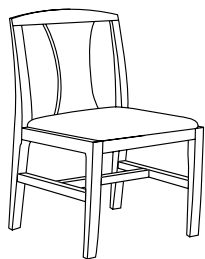

Wood Backs

9400
Hourglass